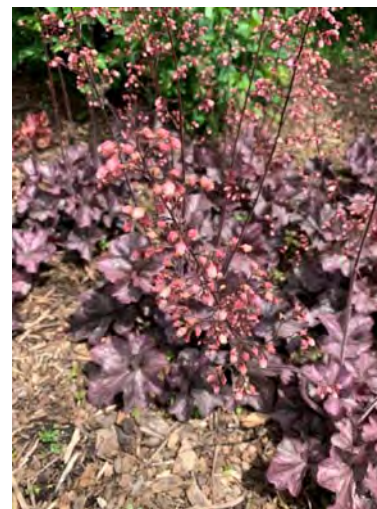

Genus Series Cultivar: Heuchera Northern Exposure Silver Program: Terra Nova

Time of Season	Vigor	Uniform	WOW	Stress	OVERALL	Comments
EARLY	5.0	5.0	5.0	5.0	5.0	In bloom; Full flower