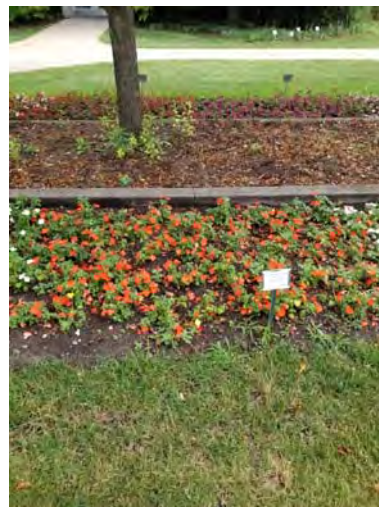

Time of Season	Vigor	Uniform	WOW	Stress	OVERALL	Comments
MID	3.3	3.7	3.3	3.3	3.4	Still very small