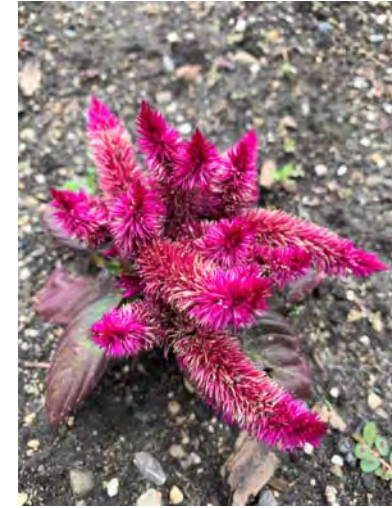

Genus Series Cultivar: Celosia Kelos Atomic Violet

Program: Beekenkamp

Time of Season Vigor Uniform WOW Stress OVERALL Comments

EARLY 2.0 3.0 2.0 2.5 2.4 Color faded