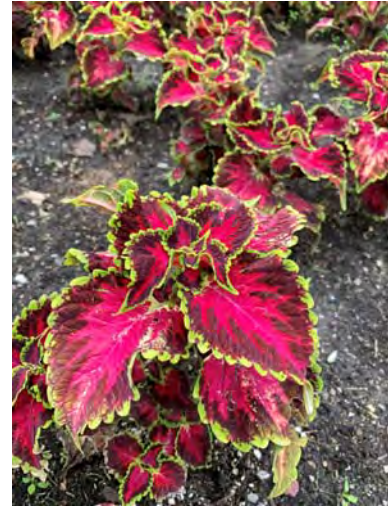

Genus Series Cultivar: Coleus Heartbreaker

Program: Ball Horticulture

Time of Season	Vigor	Uniform	WOW	Stress	OVERALL	Comments
EARLY	3.0	4.5	4.0	5.0	4.1	Less vigorous