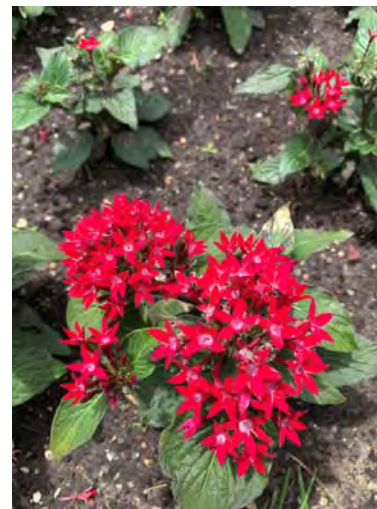

Genus Series Cultivar: Pentas Sunstar™ Red

Program: Proven Winners

Time of Season	Vigor	Uniform	WOW	Stress	OVERALL	Comments
EARLY	3.0	4.0	4.5	4.5	4.0	Doing really well, lots of color