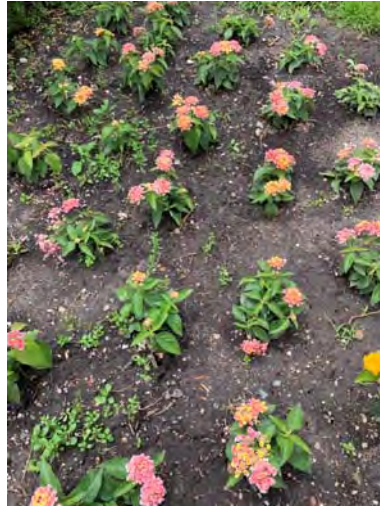

Genus Series Cultivar: Lantana Lucky Peach

Program: Ball Horticulture

Time of Season Vigor Uniform WOW Stress OVERALL Comments

EARLY 3.0 4.0 2.5 4.5 3.5 No color