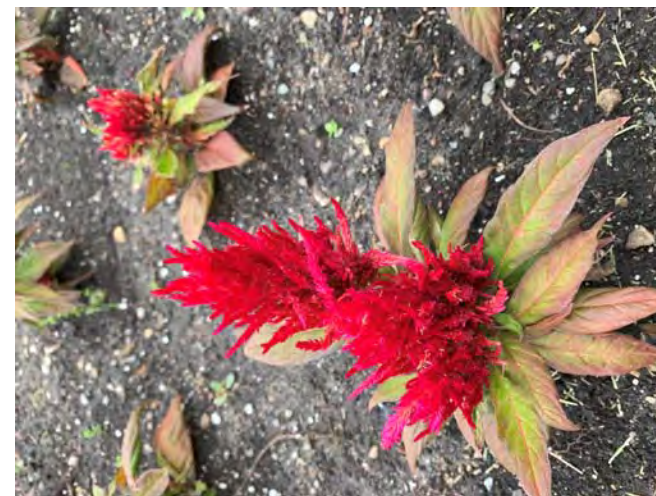

Genus Series Cultivar: Celosia Kelos Fire Red

Program: Beekenkamp

Time of Season	Vigor	Uniform	WOW	Stress	OVERALL	Comments
EARLY	3.0	4.0	3.0	4.0	3.5	Half of plants are dead. Did not score this week.

Time of Season	Vigor	Uniform	WOW	Stress	OVERALL	Comments
MID	1.0	2.0	1.0	1.0	1.3	Removed from trial; Removed from trial